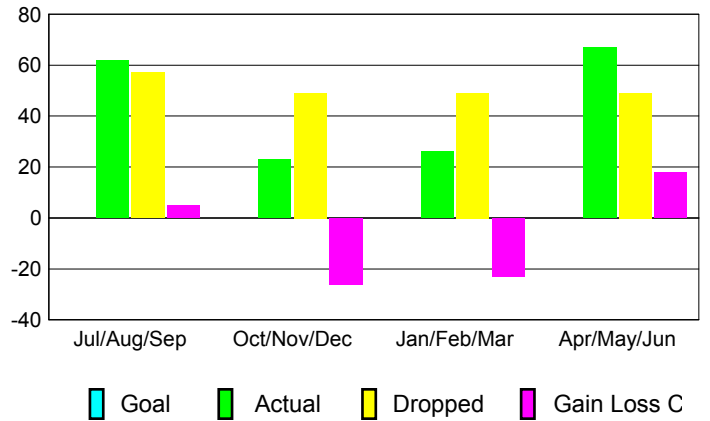

GMT: **CARL HARRELL**

Location: **MISSISSIPPI**

GMT CA: **1**

CLUBS

Month	New Club Goal	Actual New Clubs	Actual Dropped Clubs	Gain/Loss of Clubs
2012-2013				
Jul/Aug/Sep	0	1	1	0
Oct/Nov/Dec	0	0	0	0
Jan/Feb/Mar	0	0	0	0
Apr/May/June	0	1	0	1
Totals	0	2	1	1

Club Results 2012-2013
Goal, New, Dropped, Gain/Loss

YTD Status Quo Clubs 2012-2013

Status Quo Clubs Compared to Status Quo Members

Club Gain/Loss 2012-2013

MEMBERSHIP

Month	Net Memb Goal	Actual New Memb	Actual Dropped Memb	Gain/Loss of Memb
2012-2013				
Jul/Aug/Sep	0	62	57	5
Oct/Nov/Dec	0	23	49	-26
Jan/Feb/Mar	0	26	49	-23
Apr/May/June	0	67	49	18
Totals	0	178	204	-26

Membership Results 2012-2013
Goal, New, Dropped, Gain/Loss

Gender Comparison 2012-2013

Membership Gain/Loss 2012-2013