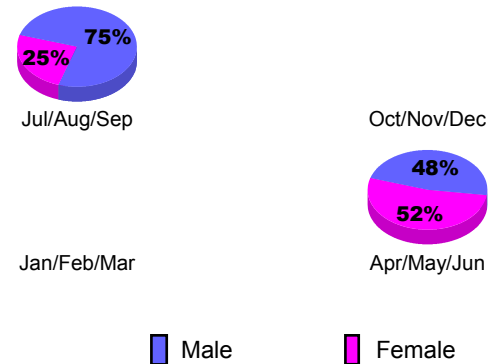

Club Results 2012-2013
Goal, New, Dropped, Gain/Loss

YTD Status Quo Clubs 2012-2013

Status Quo Clubs Compared to Status Quo Members

Club Gain/Loss 2012-2013

MEMBERSHIP

Month	Net Memb Goal	Actual New Memb	Actual Dropped Memb	Gain/Loss of Memb
2012-2013				
Jul/Aug/Sep	0	62	57	5
Oct/Nov/Dec	0	23	49	-26
Jan/Feb/Mar	0	26	49	-23
Apr/May/June	0	67	49	18
Totals	0	178	204	-26

Membership Results 2012-2013
Goal, New, Dropped, Gain/Loss

Gender Comparison 2012-2013

Membership Gain/Loss 2012-2013