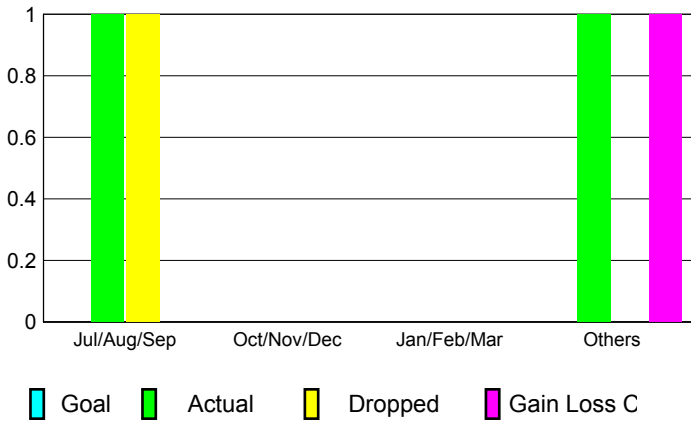

GMT: **CARL HARRELL**

Location: **MISSISSIPPI**

GMT CA: **1**

CLUBS

Month	New Club Goal	Actual New Clubs	Actual Dropped Clubs	Gain/Loss of Clubs
2012-2013				
Jul/Aug/Sep	0	1	1	0
Oct/Nov/Dec	0	0	0	0
Jan/Feb/Mar	0	0	0	0
Apr/May/June	0	1	0	1
Totals	0	2	1	1

Club Results 2012-2013
Goal, New, Dropped, Gain/Loss

YTD Status Quo Clubs 2012-2013

Status Quo Clubs Compared to Status Quo Members

Club Gain/Loss 2012-2013

MEMBERSHIP

Month	Net Memb Goal	Actual New Memb	Actual Dropped Memb	Gain/Loss of Memb
2012-2013				
Jul/Aug/Sep	0	62	57	5
Oct/Nov/Dec	0	23	49	-26
Jan/Feb/Mar	0	26	49	-23
Apr/May/June	0	67	49	18
Totals	0	178	204	-26